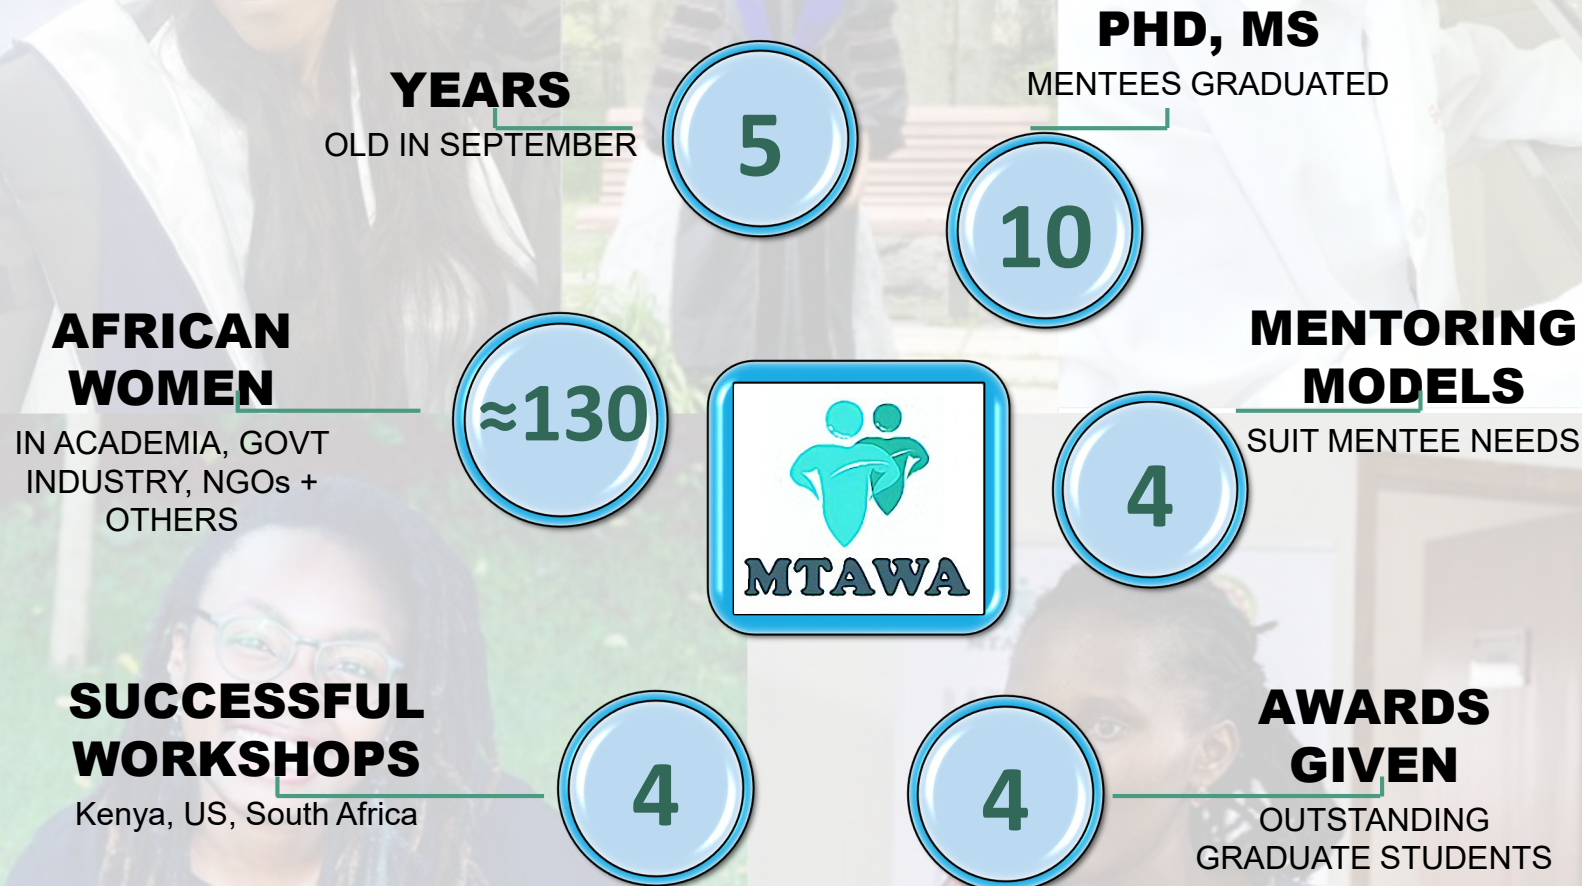

# MTAWA Business Meeting

---

Margaret W. Gitau, Ph.D.

Associate Professor of Agricultural & Biological Engineering

Purdue University

President

Mentoring neTwork for African Women in Academia

# Strategic Objectives (2019-2023)

---

- 1) Expand MTAWA's reach across Africa (mentors, mentees, associates, partners)
- 2) Deepen relationships among members and partners (sustainability)
- 3) Raise funds for the Network (sustainability, continued success)

# Strategic Focus (2019-2023)

---

- 1) Expand MTAWA's reach across Africa (mentors, mentees, associates, partners)
- 2) Deepen relationships among members and partners (sustainability)
- 3) Raise funds for the Network (sustainability, continued success)
- 6) Provide a variety of mentoring opportunities (mentoring models).

# Mentoring Models

---

Proposed: Monthly Mentoring Talks:  
10-15 minutes recorded videos